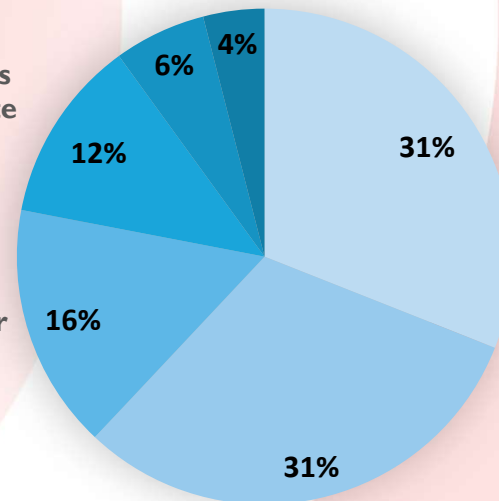

Legato

Netradyne

And many more

CTC Statistics

Year	Mean (lacs)	Median (lacs)
2022 - '23	20.8	20.7
2021 - '22	17.6	16.0
2020 - '21	13.0	13.5
2019 - '20	14.0	13.4

Roles Offered

- Data Science
- Analytics Associate
- Analyst
- ML Engineer
- Risk Analyst
- Data Engineer